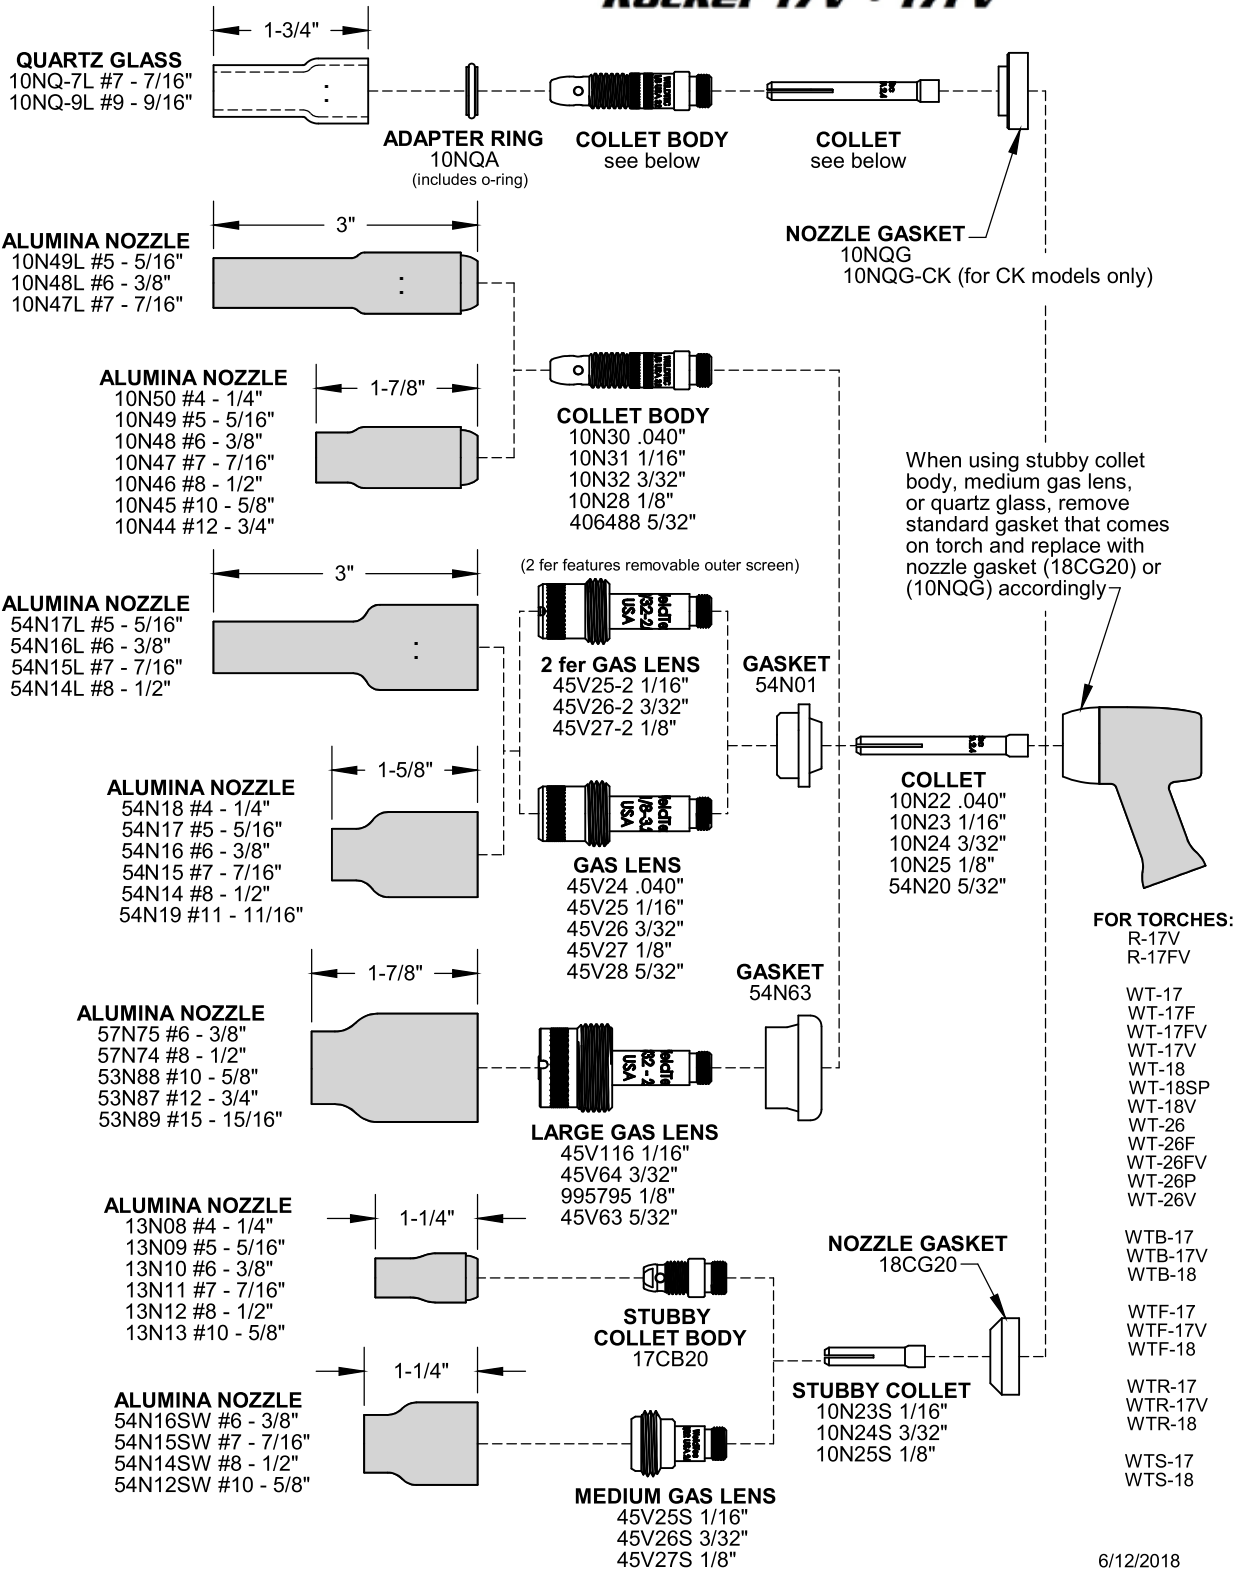

STANDARD OPTIONS

WT-17 • 18 • 26 SERIES
i-HEAD 17 • 18 SERIES
Stubby 17 • 18 SERIES
Rocker 17V • 17FV

6/12/2018